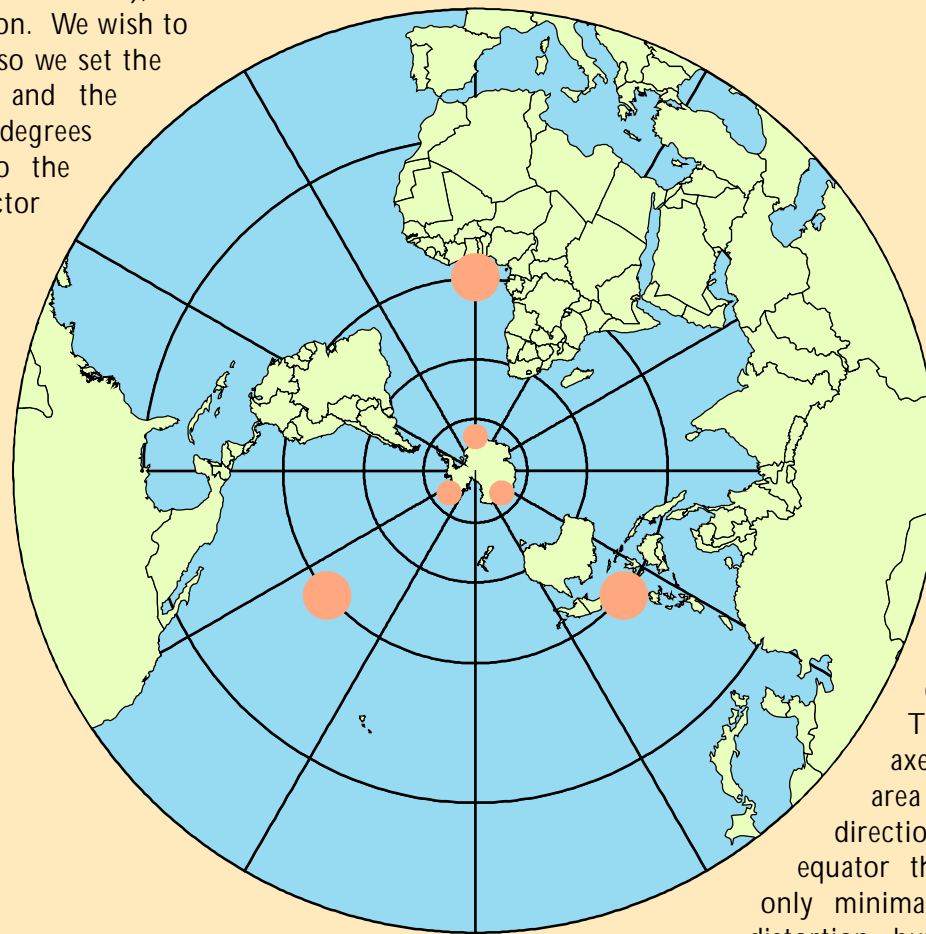

## Antarctica : Where Penguins Aimlessly March Toward An Icy Grave

To map the perennial death march routs of penguins (a.k.a the feathered ice swine), we use a stereographic projection. We wish to focus solely on Antarctica, so we set the central meridian at zero and the standard pallel at 90 degrees South of the equator (so the South Pole has a scale factor of 1.0).

1:500,000,000

Our Tissot's Indicatrix verifies that we have minimal distortion on the continent of Antarctica. The semimajor and semiminor axes have not increased, thus area as been preserved as well as direction. We can see that along the equator the indicatrix have increased only minimally in size, indicating areal distortion but still preserving direction. Simply fabulous.

Projection: Stereographic  
Map authored by Richard Donohue  
lab section 303